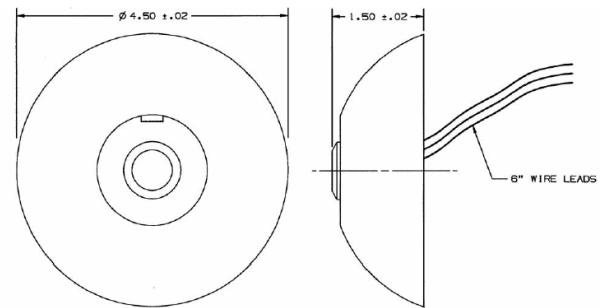

Ordering Information

Description	Device Color	UPC Number	Catalog Number
Low voltage sensor with photocell and isolated relay	Office White	783585392479	ATU1000CRP

Listings

cULus listed to UL244A
ASHRAE 90.1 compliant
CEC Title 24 compliant

Specifications

Housing	Flame retardant UL 94 V-0 ABS
Lens	Polyethylene
Dimensions	1.5"H x 4.5"D
Mounting Height	8 to 12 feet

Performance

Controls

Ambient Light	1 to 1000 foot candles
Sensitivity	Adaptive 0 to 100%
Time Delay	Test (8 seconds), adaptive 8 to 40 minutes

Electrical

Isolated Relay	Normally open and normally closed terminals available
Power Requirements	24V DC nominal, 33mA from Hubbell CU series control unit

Environmental

Operating Temperature	32°F to 104°F (0°C to 40°C) with rate of change not exceeding 20°F (11°C) per hour
Storage Temperature	-20°F to 150°F (-29°C to 65°C); 0% to 95% non-condensing relative humidity

Sensing Indicators

Ultrasonic	Green LED

Complementary Products

Control Unit Auto-ON	CU300A
Control Unit Manual-ON	CU300M
Control Unit, HD, Latching, Auto/Manual-ON	CU300HD
Ceiling mount wire guard	ACMG
Ceiling mount raceway adapter	ACMRA

Online Resources

Customer Use Drawing
eCatalog
Installation Instructions

Dimensions in Inches (mm)

Hubbell Wiring Device-Kellems • Hubbell Incorporated (Delaware) • 40 Waterview Drive • Shelton, CT 06484

Phone (800) 288-6000 • Fax (800) 255-1031 • Specifications subject to change without notice.