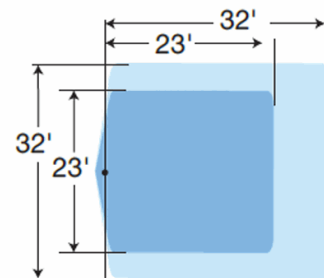

Ordering Information

Description	Device Color	UPC Number	Catalog Number
Low voltage sensor with photocell and isolated relay	Office White	783585392479	ATU1000CRP

Listings

cULus listed to UL244A
ASHRAE 90.1 compliant
CEC Title 24 compliant

Specifications

Housing	Flame retardant UL 94 V-0 ABS
Lens	Polyethylene
Dimensions	1.5"H x 4.5"D
Mounting Height	8 to 12 feet

Performance

Controls

Ambient Light	1 to 1000 foot candles
Sensitivity	Adaptive 0 to 100%
Time Delay	Test (8 seconds), adaptive 8 to 40 minutes

Electrical

Isolated Relay	Normally open and normally closed terminals available
Power Requirements	24V DC nominal, 33mA from Hubbell CU series control unit

Environmental

Operating Temperature	32°F to 104°F (0°C to 40°C) with rate of change not exceeding 20°F (11°C) per hour
Storage Temperature	-20°F to 150°F (-29°C to 65°C); 0% to 95% non-condensing relative humidity

Sensing Indicators

Ultrasonic	Green LED

Complementary Products

Control Unit Auto-ON	CU300A
Control Unit Manual-ON	CU300M
Control Unit, HD, Latching, Auto/Manual-ON	CU300HD
Ceiling mount wire guard	ACMG
Ceiling mount raceway adapter	ACMRA

Online Resources

Customer Use Drawing
eCatalog
Installation Instructions

Dimensions in Inches (mm)

Hubbell Wiring Device-Kellems • Hubbell Incorporated (Delaware) • 40 Waterview Drive • Shelton, CT 06484

Phone (800) 288-6000 • Fax (800) 255-1031 • Specifications subject to change without notice.