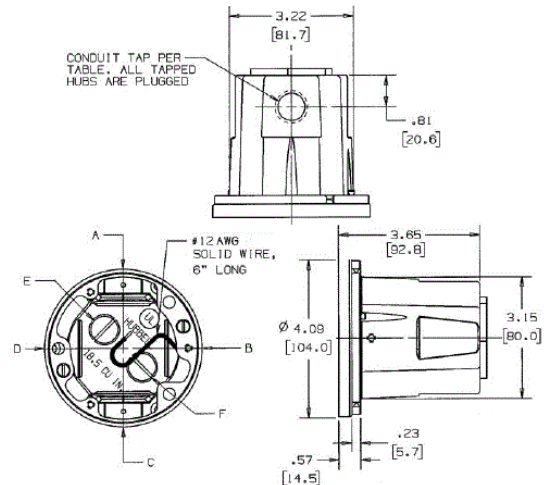

#### Ordering Information

Description	Style	UPC	Catalog Number
Round Cast Iron Flush	1-Gang	783585871004	B2588275

#### Specifications

Material	Cast Iron
Collar Material	Brass
Cubic Capacity	18.5 cu. in. (303.2 cm <sup>3</sup> )

CAT. NO.	CONDUIT HUB SIZE					
	A	B	C	D	E	F
B2588	-	-	-	-	1/2"	1/2"
B2588275	3/4"	-	3/4"	-	1/2"	1/2"

#### Online Resources

Customer Use Drawing  
eCatalog  
Installation Instructions

Dimensions in Inches (mm)

Hubbell Wiring Device-Kellems • Hubbell Incorporated (Delaware) • 40 Waterview Drive • Shelton, CT 06484