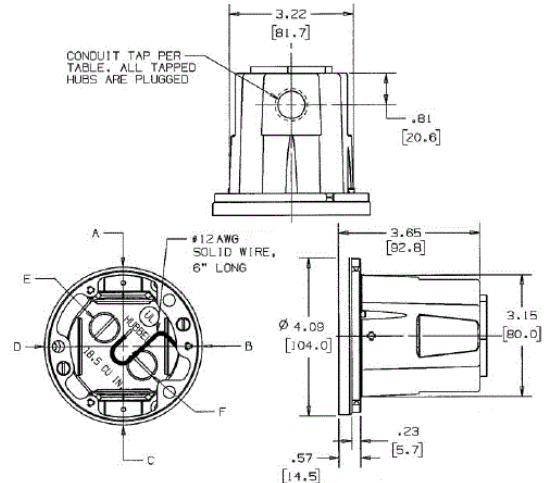

#### Ordering Information

Description	Style	UPC	Catalog Number
Round Cast Iron Flush	1-Gang	783585102306	B2588

#### Specifications

Material	Cast Iron
Collar Material	Brass
Cubic Capacity	18.5 cu. in. (303.2 cm <sup>3</sup> )

CAT. NO.	CONDUIT HUB SIZE					
	A	B	C	D	E	F
B2588	-	-	-	-	1/2"	1/2"
B2588275	3/4"	-	3/4"	-	1/2"	1/2"

#### Online Resources

Customer Use Drawing  
eCatalog  
Installation Instructions

Dimensions in Inches (mm)

Hubbell Wiring Device-Kellems • Hubbell Incorporated (Delaware) • 40 Waterview Drive • Shelton, CT 06484