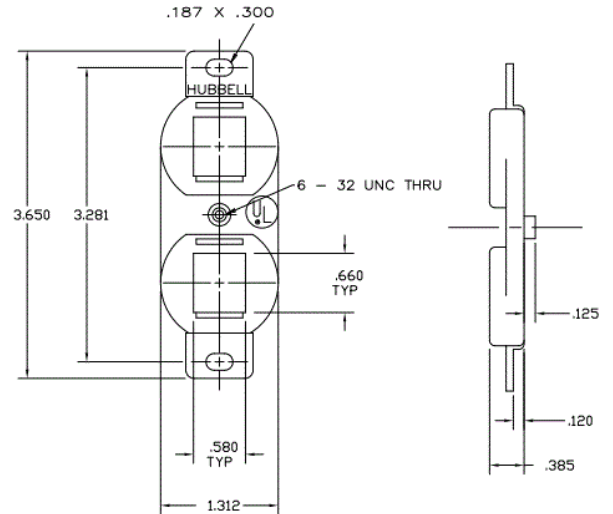

iStation
Wallplates
Duplex 106 Outlet Frame

Features

- 2-Port
- Integrates with all Hubbell keystone connections (AV, data, and fiber)

Ordering Information

Description	Color	UPC Number	Catalog Number
iStation Duplex 106 Outlet Frame, 2-Port	Black	662620765020	BR106B

Listings

UL and cUL Listed 1863
RoHS Compliant

Specifications

Plate Material	High-impact thermoplastic (UL 94V-0)
----------------	--------------------------------------

Online Resources

eCatalog

Dimensions in Inches (mm)

Hubbell Wiring Device-Kellems • Hubbell Incorporated (Delaware) • 40 Waterview Drive • Shelton, CT 06484

Phone (800) 288-6000 • Fax (800) 255-1031 • Specifications subject to change without notice.