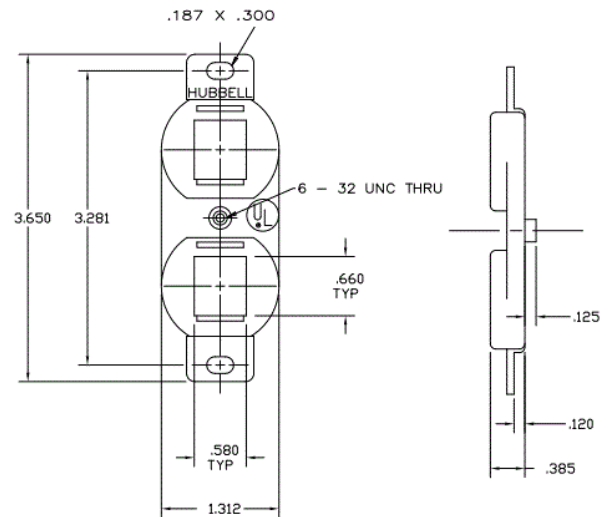

iStation
Wallplates
Duplex 106 Outlet Frame

Features

- 2-Port
- Integrates with all Hubbell keystone connections (AV, data, and fiber)

Ordering Information

| Description | Color | UPC Number | Catalog Number |
|--|-------|--------------|----------------|
| iStation Duplex 106 Outlet Frame, 2-Port | White | 662620797885 | BR106W |

Listings

UL and cUL Listed 1863
RoHS Compliant

Specifications

| | |
|----------------|--------------------------------------|
| Plate Material | High-impact thermoplastic (UL 94V-0) |
|----------------|--------------------------------------|

Online Resources

eCatalog

Dimensions in Inches (mm)

Hubbell Wiring Device-Kellems • Hubbell Incorporated (Delaware) • 40 Waterview Drive • Shelton, CT 06484

Phone (800) 288-6000 • Fax (800) 255-1031 • Specifications subject to change without notice.