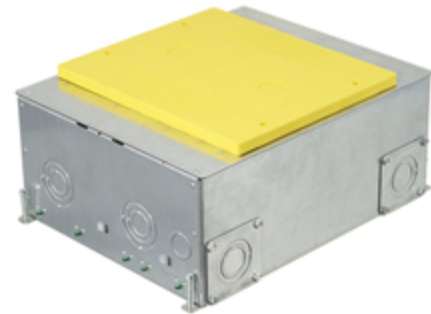

8/10-Gang Recessed

HUBBELL

Features

- 3.75" deep wiring chambers for large AV modules and feed-thru capacity
- External High Capacity Feed-Thru Hubs Sold Separately
- Stamped steel construction, ships with Flush Installation Cover & 1/2" Prepour Cover
- Pre and post pour adjustment
- Rectangular cover, labor saving easy mount device plates

Ordering Information

Cover Style	Box Type	UPC	Catalog Number
Rectangular	Above Grade	783585695112	CFB10G55E

Listings

cULus Listed
UL 514A Listed

Specifications

Box Material	16 gauge galvanized steel
Box Finish	Natural
Top Mounting Plates	16 gauge galvanized steel
Flush Prepour Cover	16 gauge galvanized steel
1/2" Prepour Cover	Yellow Plastic
Device Chamber Grounding	6" Long #12 AWG Solid Copper Wire
Wiring Chamber Depth	3.75"
Wiring Chamber Volumes	(2) Small 35 IN³ [574 CM³], (2) Med 69.5 IN³ [1139 CM³], (2) Large 99 IN³ [1622 CM³]

Performance

Mechanical

Depth of Pour, Minimum	5.50" (139.7)
Depth of Pour, Recommended	6.00" (152.4)
Floor Box Cover Series	610Gxx
Floor Box Height	5.59" [142.0mm]
Floor Box Length	14.14" [359.2mm]
Floor Box Width	11.09" [281.6mm]
Trade Size Knock-Outs: Bottom	(2) ½", ¾", (4) ½", ¾", 1", 1¼"
Trade Size Knock-Outs: Ends	(2) ½", ¾", (4) ½", ¾", 1", 1¼", 1½"
Trade Size Knock-Outs: Sides	(2) ¾", 1", 1¼", 2" (Field installed CFBHUB2 for 2" metallic conduit, CFBHUB200PVC for 2" PVC conduit or CFBHUB125PVC for 1¼" PVC conduit)

Related Products

(2) 2" PVC field installed hubs, ships with (2) 1-1/2" reducer, (2) 1-1/4" reducers, and (2) 1" reducers/plugs	CFBHUB200PVC
(2) 1-1/4" PVC field installed hubs, ships with (2) 1" reducers, (2) 3/4" reducers, AND (2) 1/2" reducer/plugs	CFBHUB125PVC
2" threaded zinc hub	CFBHUB2
Rectangular pre-pour ½ in. extension caps (2 pack)	610GEXTENDCAP2PK
(1) StyleLine Decorator Opening	FB10MPREC

Online Resources

Customer Sales Drawings
eCatalog
Installation Instructions

Dimensions in Inches (mm)

Hubbell Wiring Device-Kellems • Hubbell Incorporated (Delaware) • 40 Waterview Drive • Shelton, CT 06484

Phone (800) 288-6000 • Fax (800) 255-1031 • Specifications subject to change without notice.