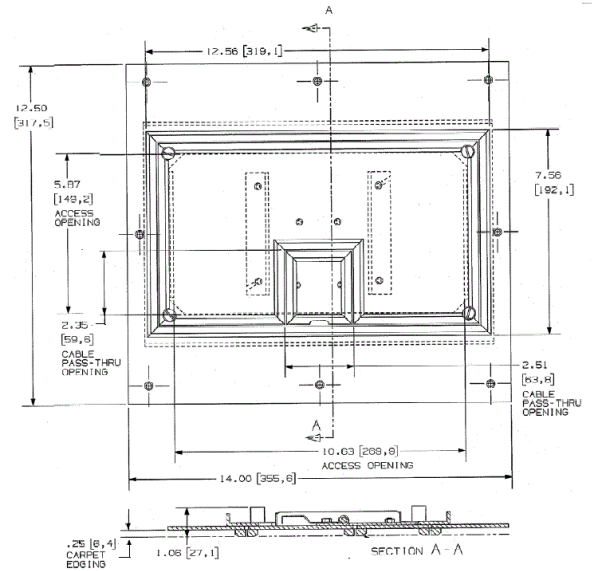

Floor Boxes
Floor Box Covers

HUBBELL

Ordering Information

| Description | Device Color | UPC | Catalog Number |
|-------------------|--------------|--------------|----------------|
| Flange and cover, | Aluminum | 783585212968 | CFB11CVRALU |

Online Resources

- Customer Use Drawing
- eCatalog
- Installation Instructions

Dimensions in Inches (mm)

Hubbell Wiring Device-Kellems • Hubbell Incorporated (Delaware) • 40 Waterview Drive • Shelton, CT 06484