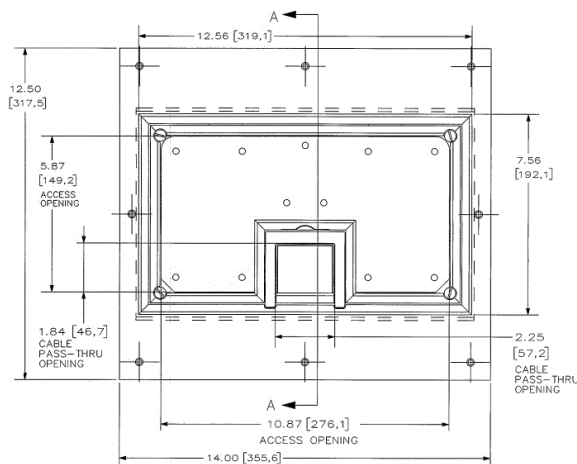

Ordering Information

Description	Edging Color	UPC Number	Catalog Number
Flange and cover	Black	783585544236	CFB11CVRBLK