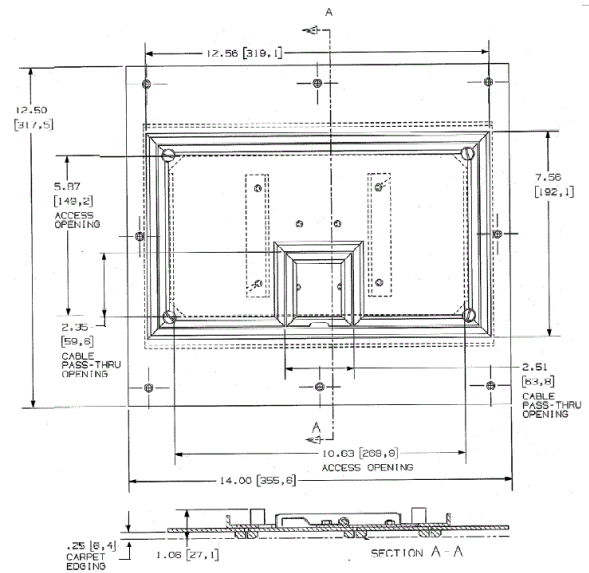

Floor Boxes
Floor Box Covers

Ordering Information

Description	Device Color	UPC	Catalog Number
Flange and cover;	Brass	783585212951	CFB11CVRBRS

Online Resources

- Customer Use Drawing
- eCatalog
- Installation Instructions

Dimensions in Inches (mm)

Hubbell Wiring Device-Kellems • Hubbell Incorporated (Delaware) • 40 Waterview Drive • Shelton, CT 06484

Phone (800) 288-6000 • Fax (800) 255-1031 • Specifications subject to change without notice.