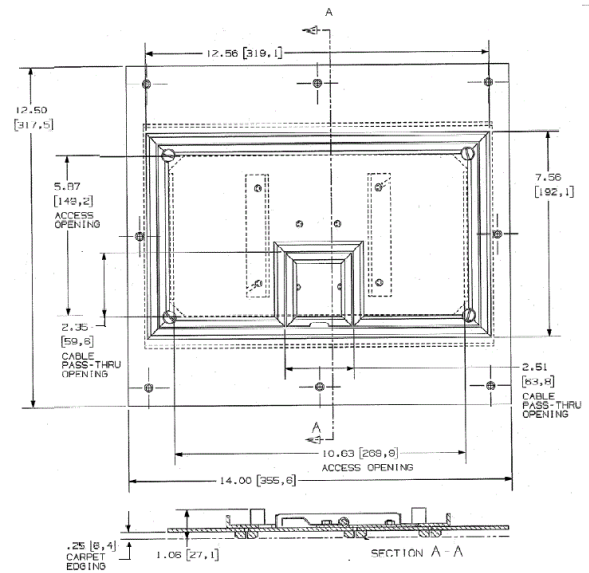

**Floor Boxes**  
**Floor Box Covers**

**Ordering Information**

Description	Device Color	UPC	Catalog Number
Flange and cover;	Brass	783585212999	CFB11TBRS

**Online Resources**

- Customer Use Drawing
- eCatalog
- Installation Instructions

Dimensions in Inches (mm)

Hubbell Wiring Device-Kellems • Hubbell Incorporated (Delaware) • 40 Waterview Drive • Shelton, CT 06484

Phone (800) 288-6000 • Fax (800) 255-1031 • Specifications subject to change without notice.