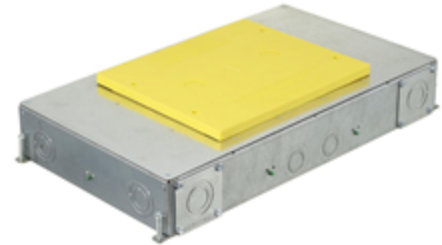

## Floor Boxes

#### Features

- 3.75" deep wiring chambers for large AV modules and feed-thru capacity
- External High Capacity Feed-Thru Hubs Sold Separately
- Stamped steel construction, ships with Flush Installation Cover & 1/2" Prepour Cover
- Pre and post pour adjustment
- Rectangular cover, patented labor saving easy mount device plates