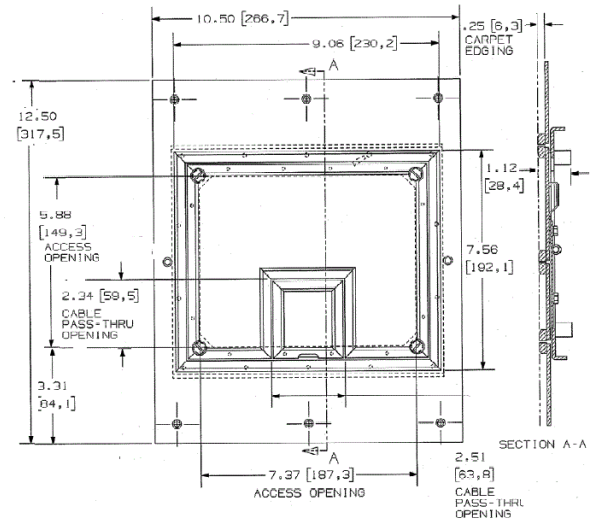

Floor Boxes
Floor Box Covers

HUBBELL

Ordering Information

Description	Device Color	UPC	Catalog Number
Flange and cover;	Aluminum	783585212913	CFB7CVRALU

Online Resources

- Customer Use Drawing
- eCatalog
- Installation Instructions

Dimensions in Inches (mm)

Hubbell Wiring Device-Kellems • Hubbell Incorporated (Delaware) • 40 Waterview Drive • Shelton, CT 06484

Phone (800) 288-6000 • Fax (800) 255-1031 • Specifications subject to change without notice.