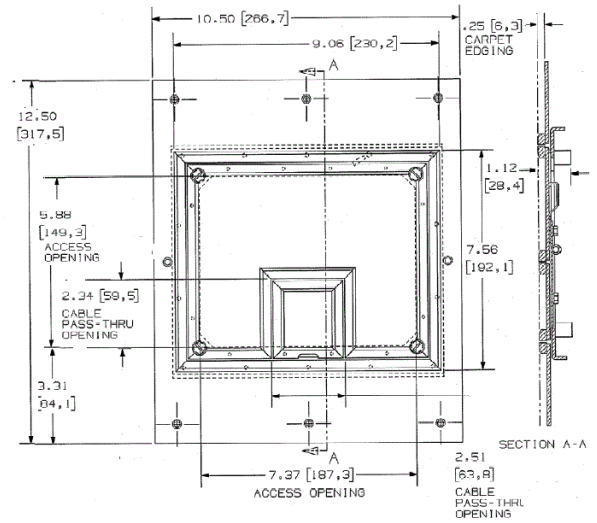

Floor Boxes
Floor Box Covers

HUBBELL

Ordering Information

Description	Device Color	UPC	Catalog Number
Flange and cover;	Brass	783585212906	CFB7CVRBRS

Online Resources

- Customer Use Drawing
- eCatalog
- Installation Instructions

Dimensions in Inches (mm)

Hubbell Wiring Device-Kellems • Hubbell Incorporated (Delaware) • 40 Waterview Drive • Shelton, CT 06484

Phone (800) 288-6000 • Fax (800) 255-1031 • Specifications subject to change without notice.