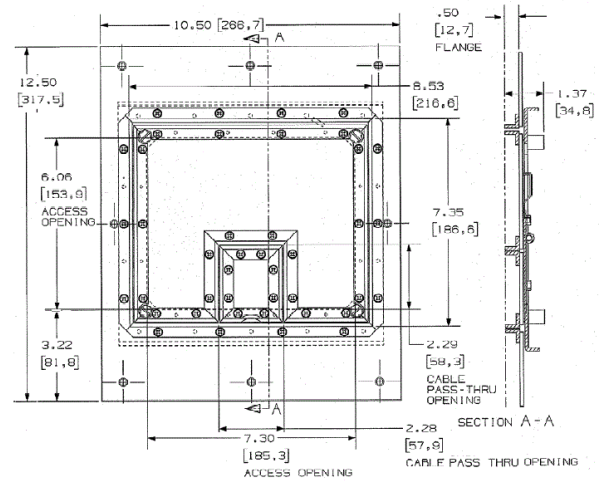

Floor Boxes
Floor Box Covers

HUBBELL

Ordering Information

Description	Device Color	UPC	Catalog Number
Flange and cover,	Aluminum	783585212982	CFB7TALU

Online Resources

- Customer Use Drawing
- eCatalog
- Installation Instructions

Dimensions in Inches (mm)

Hubbell Wiring Device-Kellems • Hubbell Incorporated (Delaware) • 40 Waterview Drive • Shelton, CT 06484

Phone (800) 288-6000 • Fax (800) 255-1031 • Specifications subject to change without notice.