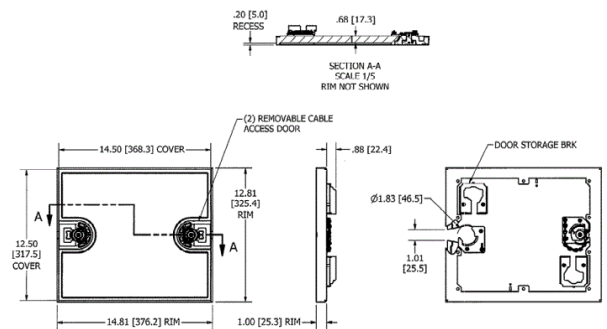

# HUBBELL

**Ordering Information**

Description	Device Color	UPC	Catalog Number
Carpet Cover, with 2	Aluminum	783585222394	CFB8CVRALU1

**Specifications**

Recommended Loading	20,000 lb
Maximum Load	40,000 lb

**Online Resources**

- Customer Use Drawing
- eCatalog
- Installation Instructions

Dimensions in Inches (mm)

Hubbell Wiring Device-Kellems • Hubbell Incorporated (Delaware) • 40 Waterview Drive • Shelton, CT 06484