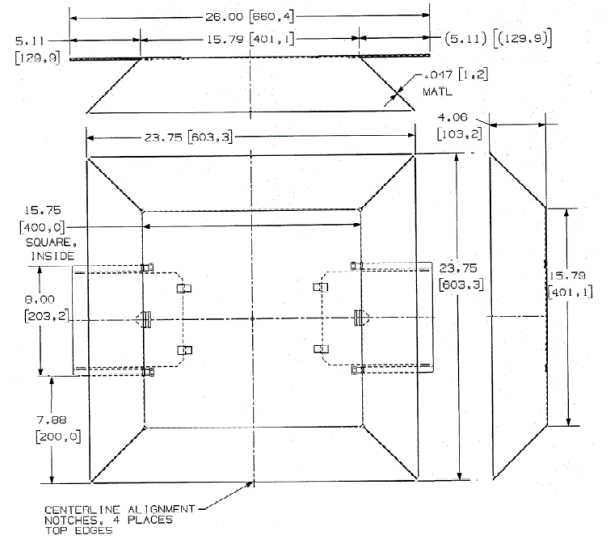

Ordering Information

Description	Device Color	UPC	Catalog Number
The on-grade barrier is	Aluminum	783585212920	CFBOGPAN4

Online Resources

- Customer Use Drawing
- eCatalog
- Installation Instructions