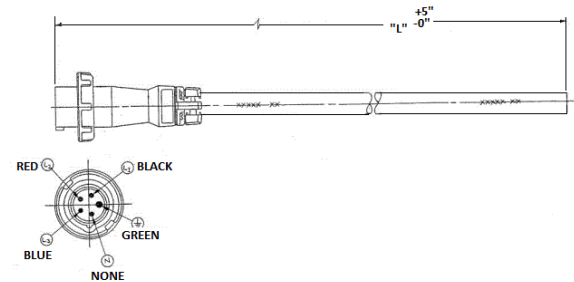

Performance

Environmental

Moisture Resistance

IP56 Suitability

Online Resources

Customer Sales Drawings
eCatalog
Installation Instructions

Dimensions in Inches (mm)

Hubbell Wiring Device-Kellems • Hubbell Incorporated (Delaware) • 40 Waterview Drive • Shelton, CT 06484

Phone (800) 288-6000 • Fax (800) 255-1031 • Specifications subject to change without notice.