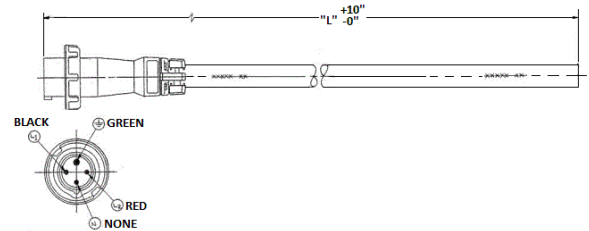

Description	Color	UPC	Catalog Number
Yellow 125 ft. (38.0 m) corrosion-resistant one-ended (male only) power supply cable, 105°C rated, #2 AWG, (no neutral) STOW cable with male plug only; for use with boats with isolation transformer on	Yellow	783585502908	CW125IT4

Listings

UL Listed

Performance

Environmental	
Moisture Resistance	IP56 Suitability

Online Resources

Customer Sales Drawings
eCatalog
Installation Instructions

Dimensions in Inches (mm)

Hubbell Wiring Device-Kellems • Hubbell Incorporated (Delaware) • 40 Waterview Drive • Shelton, CT 06484