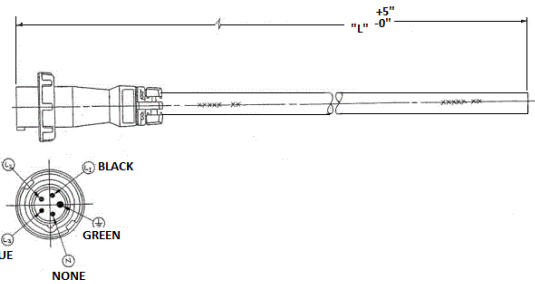

Marine Wiring Products
100A Pin and Sleeve Cable Sets
125/208V AC

HUBBELL

Features

- Factory assembled
- Rugged, watertight and corrosion resistant
- 100% inspection to ensure quality performance

Ordering Information

Description	Color	UPC	Catalog Number
Yellow 125 ft. (38.0 m) corrosion-resistant one-ended (male only) power supply cable, 105°C rated, #2 AWG, (no neutral) STOW cable with male plug only; for use with boats with isolation transformer on	Yellow	783585503103	CW125IT5

Listings

UL Listed

Performance

Environmental	
Moisture Resistance	IP56 Suitability

Online Resources

Customer Sales Drawings
eCatalog
Installation Instructions

Dimensions in Inches (mm)

Hubbell Wiring Device-Kellems • Hubbell Incorporated (Delaware) • 40 Waterview Drive • Shelton, CT 06484