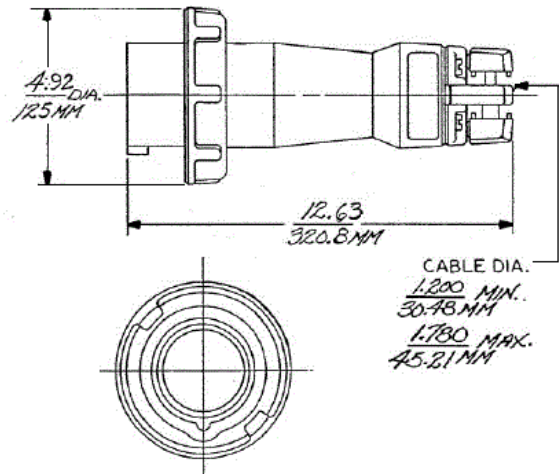

Marine Wiring Products
100A Pin and Sleeve Cable Sets
125/250V AC

HUBBELL

Features

- Factory assembled
- Rugged, watertight and corrosion resistant
- 100% inspection to ensure quality performance

Ordering Information

Description	Color	UPC	Catalog Number
Yellow 75 ft. (22.8m) corrosion-resistant one-ended (male only) power supply cable, 105°C rated, #2 AWG, STOW cable with 3 pole 4 wire male plug only; for use with boats using a cable winch system.	Yellow	783585502786	CW754

Listings

UL Listed

Performance

Environmental	
Moisture Resistance	IP56 Suitability

Online Resources

Customer Sales Drawings
eCatalog
Installation Instructions

Dimensions in Inches (mm)

Hubbell Wiring Device-Kellems • Hubbell Incorporated (Delaware) • 40 Waterview Drive • Shelton, CT 06484