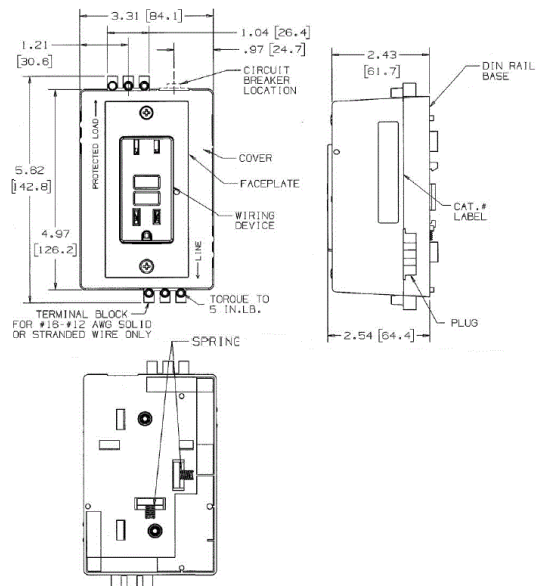

Listings

UL Listed
Certified to CSA

Resources

Customer Use Drawing
eCatalog