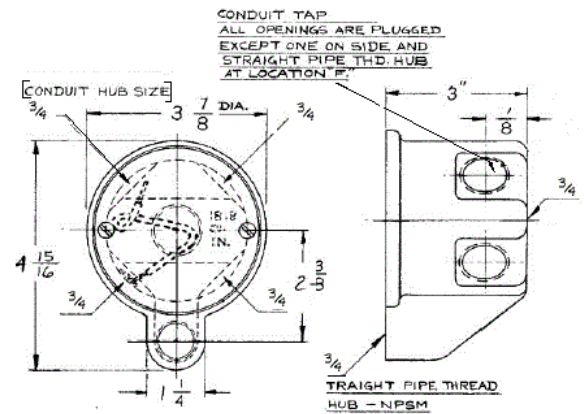

Floor Boxes
Accessories

Theater Seating Floor Box

HUBBELL

Ordering Information

Description	Material	UPC	Catalog Number
Theatre Seating Floor	Brass	783585113708	F3185

Specifications

Accessory Type	Theatre Seating Box
Cubic Capacity	18.80 (380 cm ³)

Online Resources

Customer Use Drawing
eCatalog

Dimensions in Inches (mm)

Hubbell Wiring Device-Kellems • Hubbell Incorporated (Delaware) • 40 Waterview Drive • Shelton, CT 06484

Phone (800) 288-6000 • Fax (800) 255-1031 • Specifications subject to change without notice.