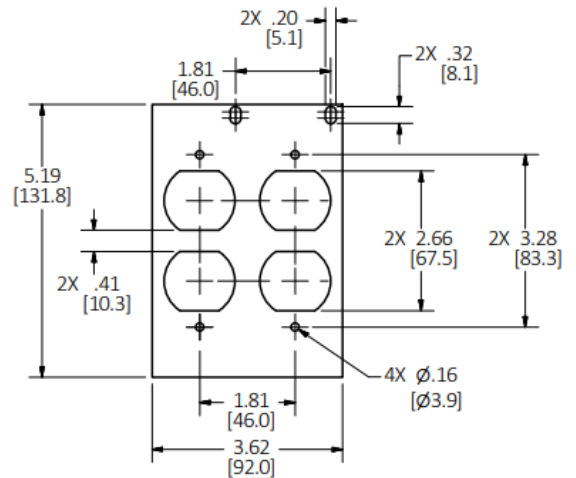

Floor Boxes
SystemOne 10- Gang Floor Box Plate
Double Gang Plate

HUBBELL

Features

- Two opening for duplex receptacles

Ordering Information

- Includes necessary mounting hardware

Catalog Number	UPC
FB10MP2E	783585546223

Specifications

Plate	16 gauge zinc plated stamped steel
-------	------------------------------------

Dimensions in Inches (mm)

Hubbell Wiring Device-Kellems • Hubbell Incorporated (Delaware) • 40 Waterview Drive • Shelton, CT 06484