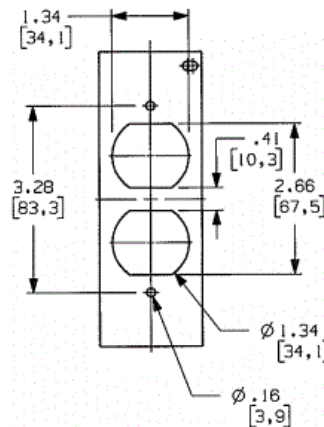

Floor Boxes

SystemOne 10- Gang Floor Box Plate

Single Gang Plate

HUBBELL

Features

- Opening for one duplex device
- Easy to install with single screw mounting
- Mounting hardware included
- Reduces wiring and installation times

Ordering Information

Style	Finish	UPC	Catalog Number
Single Gang	Steel Mounting Plate	783585191645	FB10MPDUP

Listings

cULus Listed

Specifications

Face Plate	16 gauge zinc plated stamped steel
------------	------------------------------------

Dimensions in Inches (mm)

Hubbell Wiring Device-Kellems • Hubbell Incorporated (Delaware) • 40 Waterview Drive • Shelton, CT 06484

Phone (800) 288-6000 • Fax (800) 255-1031 • Specifications subject to change without notice.