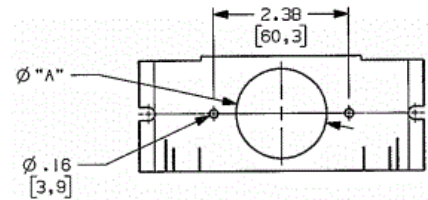

Floor Boxes

SystemOne 2-, 4- and 6- Gang Floor Box Plate

Single Gang Plate

HUBBELL

Features

- Opening for simplex device or 20A Twist-Lock
- Easy to install with one screw mounting
- Reduces wiring and installation times

Ordering Information

- Includes necessary mounting hardware

Catalog Number	UPC
FBMP139	783585191591

Specifications

Face Plate	16 gauge zinc plated stamped steel

Online Resources

[Customer Use Drawing](#)
[eCatalog](#)
[Installation Instructions](#)

Dimensions in Inches (mm)

Hubbell Wiring Device-Kellems • Hubbell Incorporated (Delaware) • 40 Waterview Drive • Shelton, CT 06484

Phone (800) 288-6000 • Fax (800) 255-1031 • Specifications subject to change without notice.