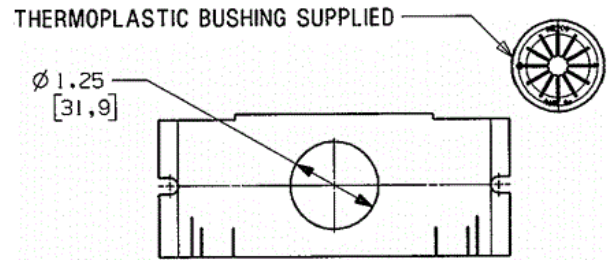

Ordering Information

- Includes necessary mounting hardware

Catalog Number
FBMPFT

UPC
783585191614

Specifications

Face Plate

16 gauge zinc plated
stamped steel

Online Resources

[Customer Use Drawing](#)

[eCatalog](#)

[Installation Instructions](#)

Dimensions in Inches (mm)

Hubbell Wiring Device-Kellems • Hubbell Incorporated (Delaware) • 40 Waterview Drive • Shelton, CT 06484

Phone (800) 288-6000 • Fax (800) 255-1031 • Specifications subject to change without notice.