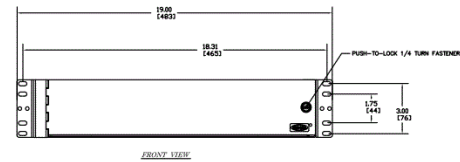

OptiChannel
Rack Mount Splice Enclosures
Splice Enclosure

HUBBELL

Features

- Swing Out Style Hinged Inner Drawer

Ordering Information

Description	Color	Catalog Number	UPC
Rack Mount Splice Enclosure, Black Hinged		FSS02S	662620219523

Specifications

Rack Units	2
Splice Tray Capacity	6

Online Resources

- Customer Use Drawing
- eCatalog