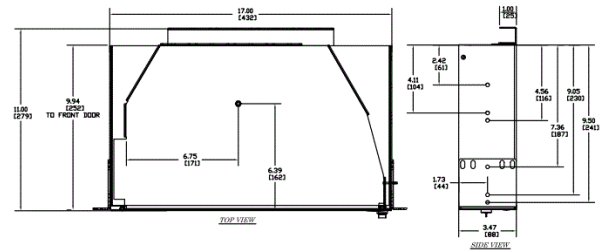

OptiChannel
Rack Mount Splice Enclosures
Splice Enclosure

HUBBELL

Features

- Swing Out Style Hinged Inner Drawer

Ordering Information

Description	Color	Catalog Number	UPC
Rack Mount Splice Enclosure, Black Hinged		FSS02S	662620219523

Specifications

Rack Units	2
Splice Tray Capacity	6

Online Resources

- Customer Use Drawing
- eCatalog