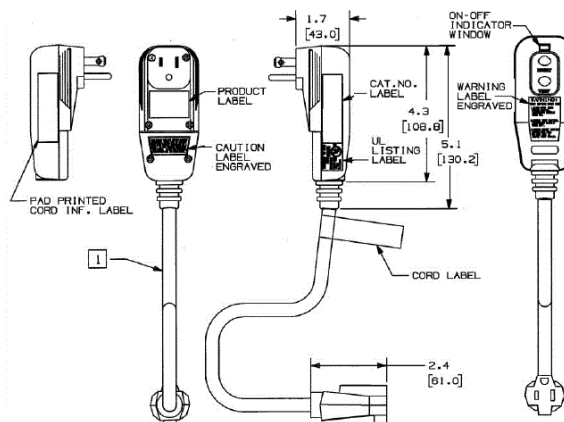

## Ordering Information

Description	Length	UPC	Catalog Number
Circuit Guard® portable GFCI single outlet, automatic set, 15A 120V AC	2' (60.9 cm) GFCI line cord, 12/3 SJEOW	783585690780	GFP2CA

## Specifications

Body	Poly carbonate
Blades	Brass
Buttons	Polycarbonate
Strain Relief	Elastomer
Screws	Zinc plated steel
Cord	PVC
Cord Grip	Polycarbonate
Receptacle	PVC

## Online Resources

Customer Use Drawing  
 eCatalog  
 Installation Instructions

Dimensions in Inches (mm)

Hubbell Wiring Device-Kellems • Hubbell Incorporated (Delaware) • 40 Waterview Drive • Shelton, CT 06484