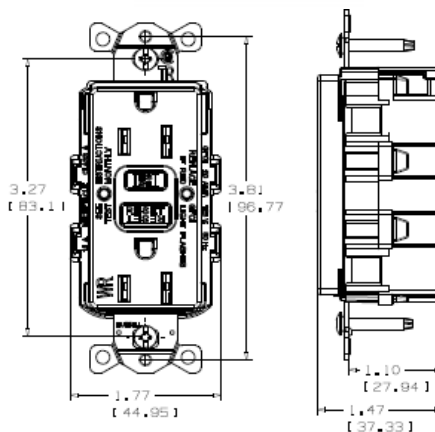

Ordering Information

Description	Color	UPC	Catalog Number
15A, 125V, Style Line®, SNAPConnect®, AUTOGUARD® self test GFCI receptacle, flush face	Gray	883778123542	GFRST15SNAPGY

Listings

UL Listed - Canadian and U.S.
Meets ADA Standards
Meets all NEC® requirements
CSA Certified
NEMA® WD-6 Compliant

Specifications

Face	Nylon
Base	Nylon
Power Contacts	Brass
Ground Contacts	Brass
Mounting Strap	Zinc plated steel
Mounting Screws	Zinc plated steel

Complementary Products

Wallplates for duplex openings SNAP1RA	Solid Right Angle Pigtailed Terminal Stranded Right Angle Pigtailed Terminal
---	---