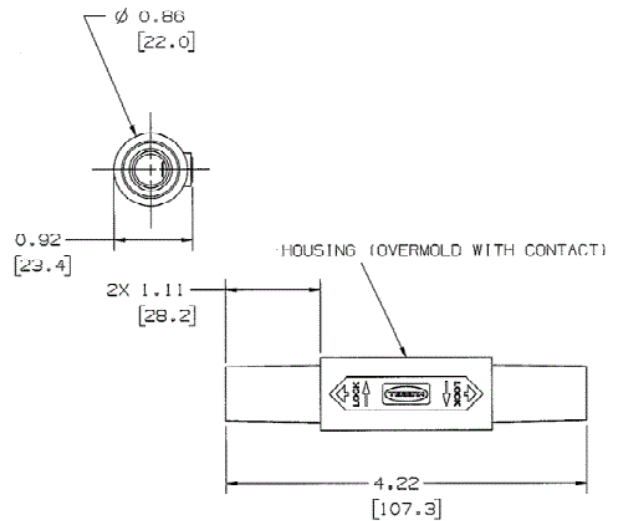

Single Pole Devices and Temporary Power
Series 15 - 150 Ampere, 600V AC/DC
Gender Reversing Devices

HUBBELL

Ordering Information

Description	Device Color	UPC Number	Catalog Number
Female-Female, 150A, 600V AC/DC device	White	783585458700	HBL15DFW

Listings

UL and cUL Listed
UL Enclosure Types 3R, 4X, 12
National Electric Code (NEC), ANSI/NFPA 70

Online Resources

[Customer Sales Drawings](#)
[eCatalog](#)
[Installation Instructions](#)

Dimensions in Inches (mm)