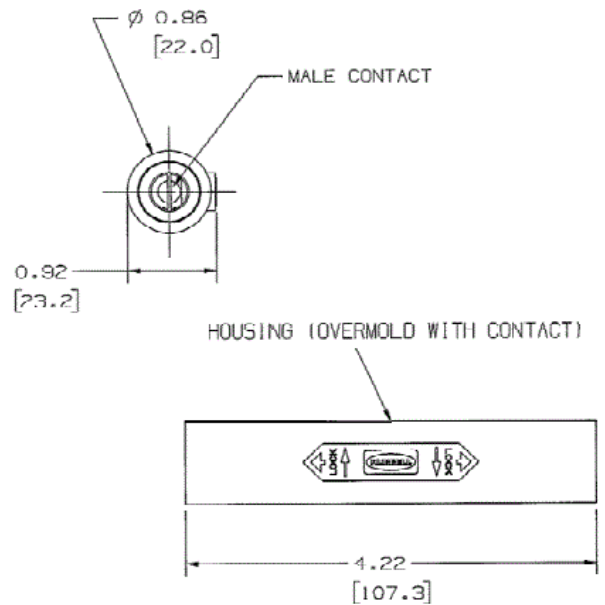

Single Pole Devices and Temporary Power
Series 15 - 150 Ampere, 600V AC/DC
Gender Reversing Devices

HUBBELL

Ordering Information

Description	Device Color	UPC Number	Catalog Number
Male-Male, 150A, 600V AC/DC device	Green	783585458670	HBL15DMGN

Listings

UL and cUL Listed
UL Enclosure Types 3R, 4X, 12
National Electric Code (NEC), ANSI/NFPA 70

Online Resources

Customer Sales Drawings
eCatalog
Installation Instructions

Dimensions in Inches (mm)

Hubbell Wiring Device-Kellems • Hubbell Incorporated (Delaware) • 40 Waterview Drive • Shelton, CT 06484