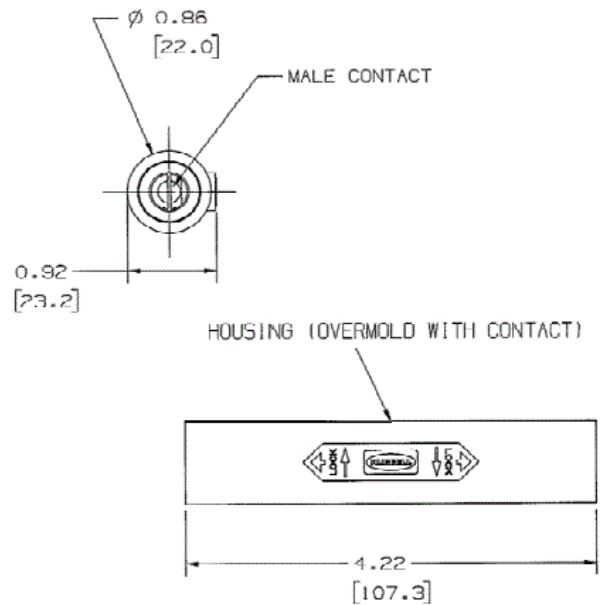

Single Pole Devices and Temporary Power  
Series 15 - 150 Ampere, 600V AC/DC  
Gender Reversing Devices

## Ordering Information

Description	Device Color	UPC Number	Catalog Number
Male-Male, 150A, 600V AC/DC device	White	783585458687	HBL15DMW

## Online Resources

Customer Sales Drawings  
eCatalog  
Installation Instructions

Dimensions in Inches (mm)

Hubbell Wiring Device-Kellems • Hubbell Incorporated (Delaware) • 40 Waterview Drive • Shelton, CT 06484