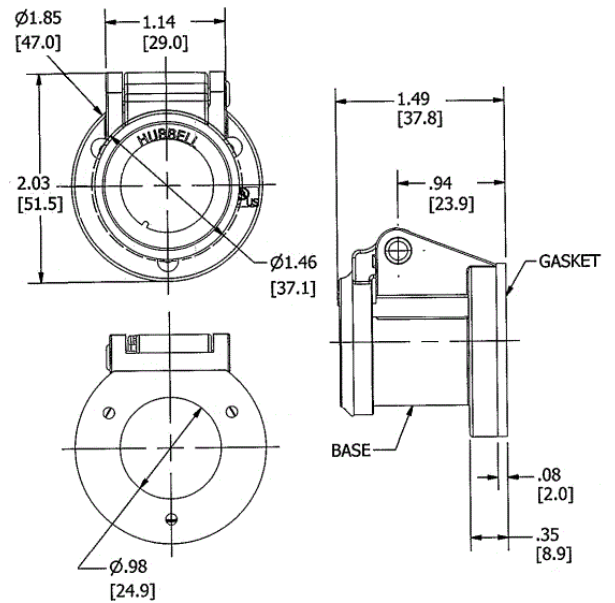

Ordering Information

Description	Device Color	UPC	Catalog Number
Use with stud type or double set screw receptacles	Blue	783585458458	HBL15NCBL

Standards

UL and cUL Listed
 National Electric Code (NEC), ANSI/NFPA 70
 UL Enclosure Types 3R, 4X, 12