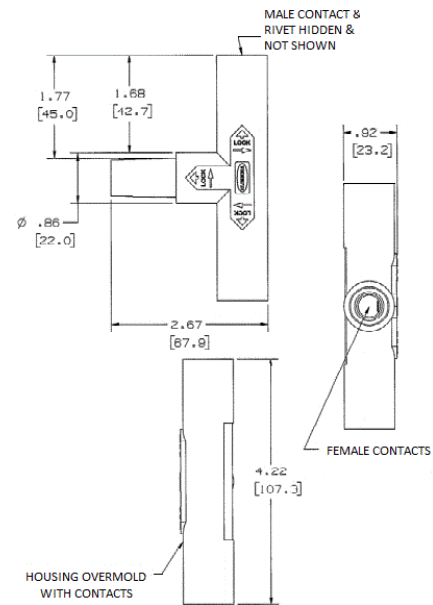

Single Pole Devices and Temporary Power

Series 15 - 150 Ampere, 600V AC/DC

Tees

HUBBELL

Ordering Information

Description	Device Color	UPC Number	Catalog Number
Paralleling Tee, Female-Male-Male, 150A, 600V AC/DC device	Blue	783585458588	HBL15PTBL

Listings

UL and cUL Listed
UL Enclosure Types 3R, 4X, 12
National Electric Code (NEC), ANSI/NFPA 70

Online Resources

Customer Sales Drawings
eCatalog
Installation Instructions

Dimensions in Inches (mm)

Hubbell Wiring Device-Kellems • Hubbell Incorporated (Delaware) • 40 Waterview Drive • Shelton, CT 06484