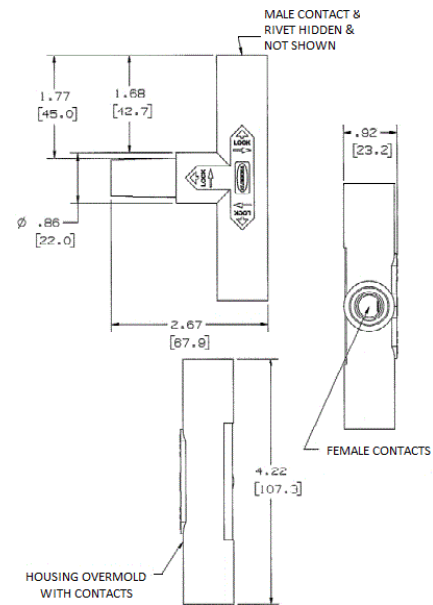

Single Pole Devices and Temporary Power

Series 15 - 150 Ampere, 600V AC/DC

Tees

HUBBELL

Ordering Information

Description	Device Color	UPC Number	Catalog Number
Paralleling Tee, Female-Male-Male, 150A, 600V AC/DC device	White	783585458618	HBL15PTW

Listings

UL and cUL Listed
UL Enclosure Types 3R, 4X, 12
National Electric Code (NEC), ANSI/NFPA 70

Online Resources

Customer Sales Drawings
eCatalog
Installation Instructions

Dimensions in Inches (mm)

Hubbell Wiring Device-Kellems • Hubbell Incorporated (Delaware) • 40 Waterview Drive • Shelton, CT 06484