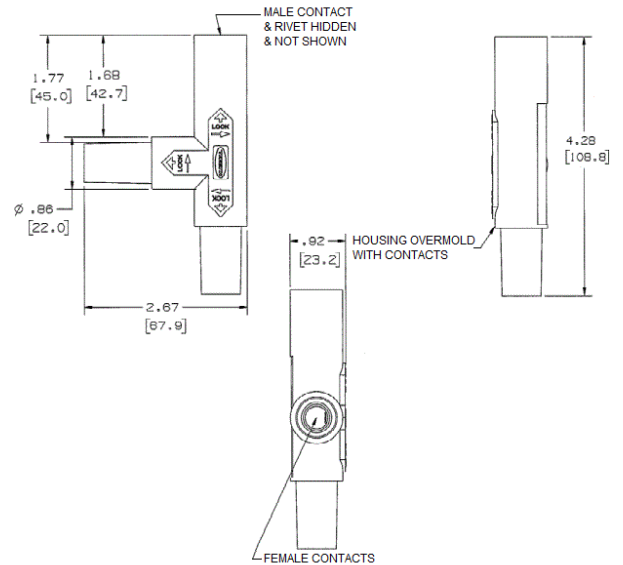

### Ordering Information

Description	Device Color	UPC Number	Catalog Number
Tapping Tee, Female-Female-Male, 150A, 600V AC/DC device	Blue	783585458632	HBL15TBL

### Online Resources

Customer Sales Drawings  
eCatalog  
Installation Instructions

Dimensions in Inches (mm)

Hubbell Wiring Device-Kellems • Hubbell Incorporated (Delaware) • 40 Waterview Drive • Shelton, CT 06484