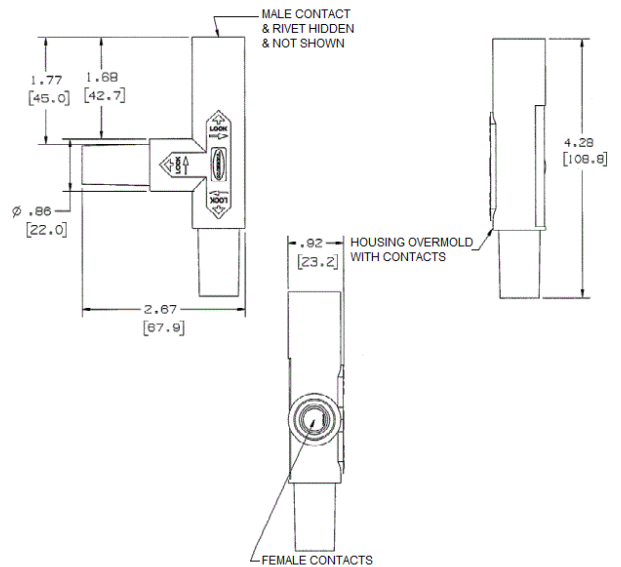

Single Pole Devices and Temporary Power

Series 15 - 150 Ampere, 600V AC/DC

Tees

HUBBELL

Ordering Information

Description	Device Color	UPC Number	Catalog Number
Tapping Tee, Female-Female-Male, 150A, 600V AC/DC device	Red	783585458656	HBL15TR

Listings

UL and cUL Listed
UL Enclosure Types 3R, 4X, 12
National Electric Code (NEC), ANSI/NFPA 70

Online Resources

Customer Sales Drawings
eCatalog
Installation Instructions

Dimensions in Inches (mm)

Hubbell Wiring Device-Kellems • Hubbell Incorporated (Delaware) • 40 Waterview Drive • Shelton, CT 06484