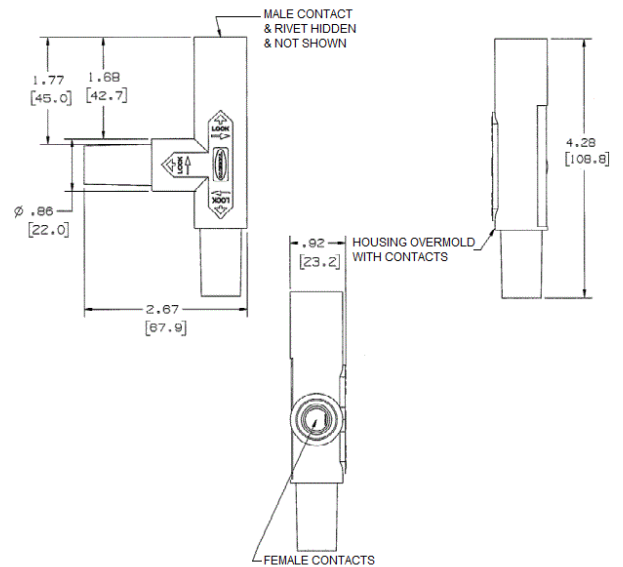

Single Pole Devices and Temporary Power

Series 15 - 150 Ampere, 600V AC/DC

Tees

HUBBELL

Ordering Information

Description	Device Color	UPC Number	Catalog Number
Tapping Tee, Female-Female-Male, 150A, 600V AC/DC device	White	783585458663	HBL15TW

Listings

UL and cUL Listed
UL Enclosure Types 3R, 4X, 12
National Electric Code (NEC), ANSI/NFPA 70

Online Resources

Customer Sales Drawings
eCatalog
Installation Instructions

Dimensions in Inches (mm)

Hubbell Wiring Device-Kellems • Hubbell Incorporated (Delaware) • 40 Waterview Drive • Shelton, CT 06484