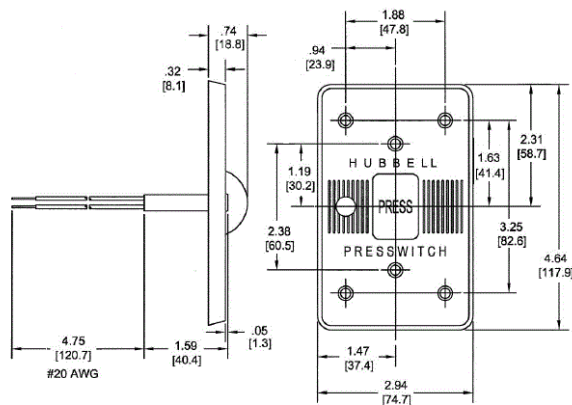

Wallplates
Weatherproof Switch Plates, Covers and Locking Covers

HUBBELL

Ordering Information

Description	Color	Catalog Number	UPC
Yellow neoprene PresSwitch plate with 125V red pilot light. Fits only FS/FD boxes.	Yellow	HBL17CM85	783585017075

Specifications

Material	Steel
Press Switch	Neoprene
Pilot Light	1/2 W 125V

Online Resources

Customer Use Drawing
eCatalog

Dimensions in Inches (mm)

Hubbell Wiring Device-Kellems • Hubbell Incorporated (Delaware) • 40 Waterview Drive • Shelton, CT 06484