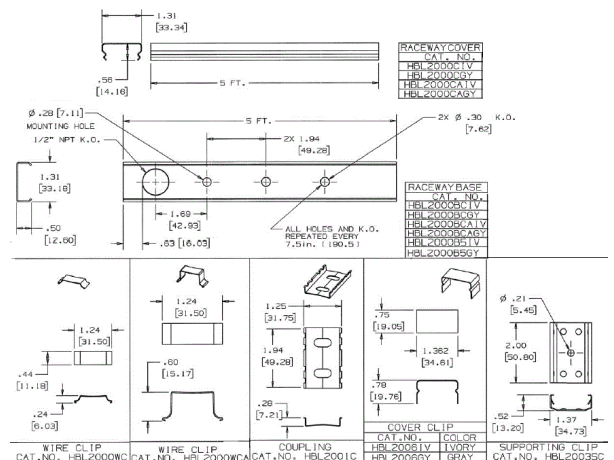

Metal Raceway

2000 Series

Base

HUBBELL

Features

- Rated for upto 600V AC
- Base, Base & Cover, and Cover only options
- Full line of fittings and accessories in the same color
- UL Listed

Ordering Information

Series	Color	UPC Number
HBL 2000	Gray	783585214009

Listings

UL Standard UL 5
CSA Standard C22.2 no. 62
E253976 / E253830 / E253833

Specifications

Color/Finish	Gray
Material	Steel
Length per Piece	5'
NEMA Type	NEMA 1
Channel Type	Single

Related Products

1 Gang Box	HBL2048GY
Blank End Fitting	HBL2010BGY
Cover Clip	HBL2006GY
Flat Elbow Bend Radius	HBL2011BRGY
Tee Fitting Bend Radius	HBL2015BGY

Online Resources

Customer Sales Drawings
eCatalog
Installation Instructions

Dimensions in Inches (mm)

Hubbell Wiring Device-Kellems • Hubbell Incorporated (Delaware) • 40 Waterview Drive • Shelton, CT 06484

Phone (800) 288-6000 • Fax (800) 255-1031 • Specifications subject to change without notice.