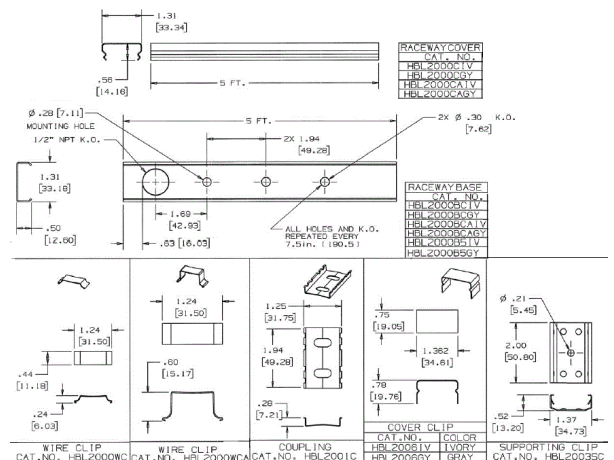

Metal Raceway

2000 Series

Base

HUBBELL

Features

- Rated for upto 600V AC
- Base, Base & Cover, and Cover only options
- Full line of fittings and accessories in the same color
- UL Listed

Ordering Information

Series	Color	UPC Number
HBL 2000	Ivory	783585214016

Listings

UL Standard UL 5
CSA Standard C22.2 no. 62
E253976 / E253830 / E253833

Specifications

Color/Finish	Ivory
Material	Steel
Length per Piece	5'
NEMA Type	NEMA 1
Channel Type	Single

Related Products

1 Gang Box	HBL2048IV
Blank End Fitting	HBL2010BIV
Cover Clip	HBL2006IV
Flat Elbow Bend Radius	HBL2011BRIV
Tee Fitting Bend Radius	HBL2015BIV

Online Resources

Customer Sales Drawings
eCatalog
Installation Instructions

Dimensions in Inches (mm)

Hubbell Wiring Device-Kellems • Hubbell Incorporated (Delaware) • 40 Waterview Drive • Shelton, CT 06484

Phone (800) 288-6000 • Fax (800) 255-1031 • Specifications subject to change without notice.