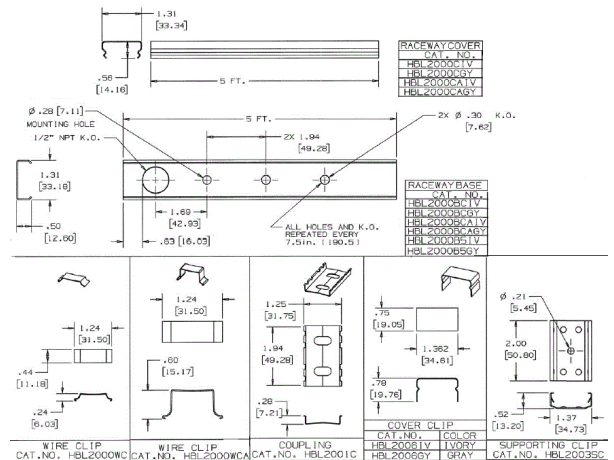

Metal Raceway
2000 Series
Base & Cover

Features

- Rated for upto 600V AC
- Base, Base & Cover, and Cover only options
- Full line of fittings and accessories in the same color
- UL Listed

Ordering Information

Series	Color	UPC Number
HBL 2000	Gray	783585214047

Listings

UL Standard UL 5
 CSA Standard C22.2 no. 62
 E253976 / E253830 / E253833

Specifications

Color/Finish	Gray
Material	Steel
Length per Piece	5'
NEMA Type	NEMA 1
Channel Type	Single

Related Products

1 Gang Box	HBL2048GY
Blank End Fitting	HBL2010BGY
Cover Clip	HBL2006GY
Flat Elbow Bend Radius	HBL2011BRGY
Tee Fitting Bend Radius	HBL2015BGY

Online Resources

- Customer Sales Drawings
- eCatalog
- Installation Instructions

Dimensions in Inches (mm)

Hubbell Wiring Device-Kellems • Hubbell Incorporated (Delaware) • 40 Waterview Drive • Shelton, CT 06484

Phone (800) 288-6000 • Fax (800) 255-1031 • Specifications subject to change without notice.