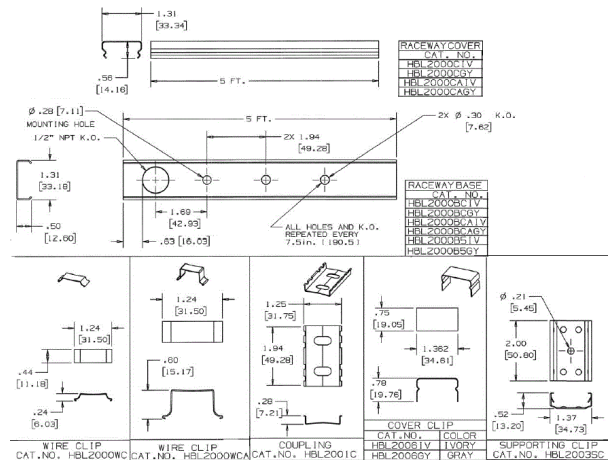

Metal Raceway
2000 Series
Base & Cover

Features

- Rated for upto 600V AC
- Base, Base & Cover, and Cover only options
- Full line of fittings and accessories in the same color
- UL Listed

Ordering Information

Series	Color	UPC Number
HBL 2000	Ivory	783585214054

Listings

UL Standard UL 5
 CSA Standard C22.2 no. 62
 E253976 / E253830 / E253833

Specifications

Color/Finish	Ivory
Material	Steel
Length per Piece	5'
NEMA Type	NEMA 1
Channel Type	Single

Related Products

1 Gang Box	HBL2048IV
Blank End Fitting	HBL2010BIV
Cover Clip	HBL2006IV
Flat Elbow Bend Radius	HBL2011BRIV
Tee Fitting Bend Radius	HBL2015BIV

Online Resources

- Customer Sales Drawings
- eCatalog
- Installation Instructions

Dimensions in Inches (mm)

Hubbell Wiring Device-Kellems • Hubbell Incorporated (Delaware) • 40 Waterview Drive • Shelton, CT 06484

Phone (800) 288-6000 • Fax (800) 255-1031 • Specifications subject to change without notice.