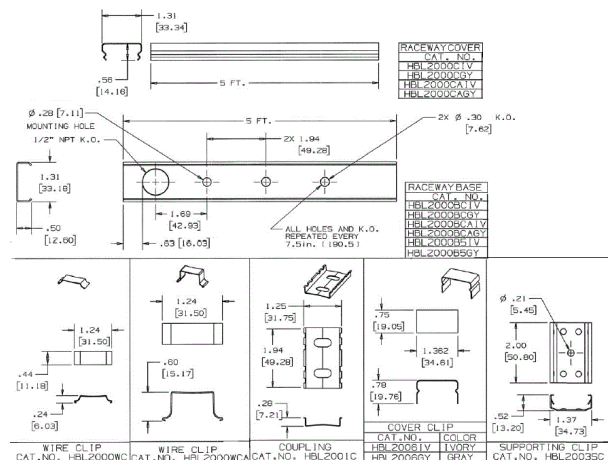

Metal Raceway

2000 Series

Cover

HUBBELL

Features

- Rated for upto 600V AC
- Base, Base & Cover, and Cover only options
- Full line of fittings and accessories in the same color
- UL Listed

Ordering Information

Series	Color	UPC Number
HBL 2000	Ivory	783585214078

Listings

UL Standard UL 5
 CSA Standard C22.2 no. 62
 E253976 / E253830 / E253833

Specifications

Color/Finish	Ivory
Material	Steel
Length per Piece	5'
NEMA Type	NEMA 1
Channel Type	Single

Related Products

1 Gang Box	HBL2048IV
Blank End Fitting	HBL2010BIV
Cover Clip	HBL2006IV
Flat Elbow Bend Radius	HBL2011BRIV
Tee Fitting Bend Radius	HBL2015BIV

Online Resources

Customer Sales Drawings
 eCatalog
 Installation Instructions

Dimensions in Inches (mm)

Hubbell Wiring Device-Kellems • Hubbell Incorporated (Delaware) • 40 Waterview Drive • Shelton, CT 06484

Phone (800) 288-6000 • Fax (800) 255-1031 • Specifications subject to change without notice.