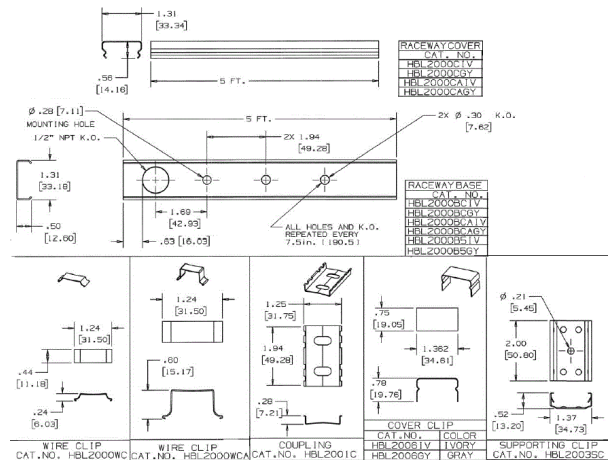

Metal Raceway
2000 Series
Cover

Features

- Rated for upto 600V AC
- Base, Base & Cover, and Cover only options
- Full line of fittings and accessories in the same color
- UL Listed

Ordering Information

Series	Color	UPC Number
HBL 2000	Gray	783585214085

Listings

UL Standard UL 5
 CSA Standard C22.2 no. 62
 E253976 / E253830 / E253833

Specifications

Color/Finish	Gray
Material	Steel
Length per Piece	5'
NEMA Type	NEMA 1
Channel Type	Single

Related Products

1 Gang Box	HBL2048GY
Blank End Fitting	HBL2010BGY
Cover Clip	HBL2006GY
Flat Elbow Bend Radius	HBL2011BRGY
Tee Fitting Bend Radius	HBL2015BGY

Online Resources

- Customer Sales Drawings
- eCatalog
- Installation Instructions

Dimensions in Inches (mm)

Hubbell Wiring Device-Kellems • Hubbell Incorporated (Delaware) • 40 Waterview Drive • Shelton, CT 06484