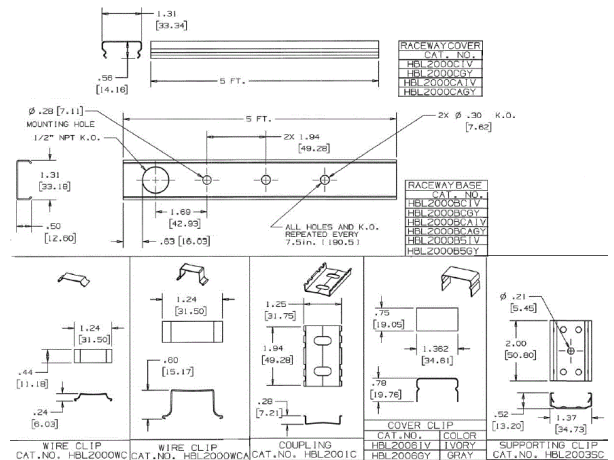

**Metal Raceway**  
**2000 Series**  
**Cover**

**Features**

- Rated for upto 600V AC
- Base, Base & Cover, and Cover only options
- Full line of fittings and accessories in the same color
- UL Listed

**Ordering Information**

Series	Color	UPC Number
HBL 2000	Ivory	783585214092

**Listings**

UL Standard UL 5  
 CSA Standard C22.2 no. 62  
 E253976 / E253830 / E253833

**Specifications**

Color/Finish	Ivory
Material	Steel
Length per Piece	5'
NEMA Type	NEMA 1
Channel Type	Single

**Related Products**

1 Gang Box	HBL2048IV
Blank End Fitting	HBL2010BIV
Cover Clip	HBL2006IV
Flat Elbow Bend Radius	HBL2011BRIV
Tee Fitting Bend Radius	HBL2015BIV

**Online Resources**

- Customer Sales Drawings
- eCatalog
- Installation Instructions

Dimensions in Inches (mm)

Hubbell Wiring Device-Kellems • Hubbell Incorporated (Delaware) • 40 Waterview Drive • Shelton, CT 06484

Phone (800) 288-6000 • Fax (800) 255-1031 • Specifications subject to change without notice.