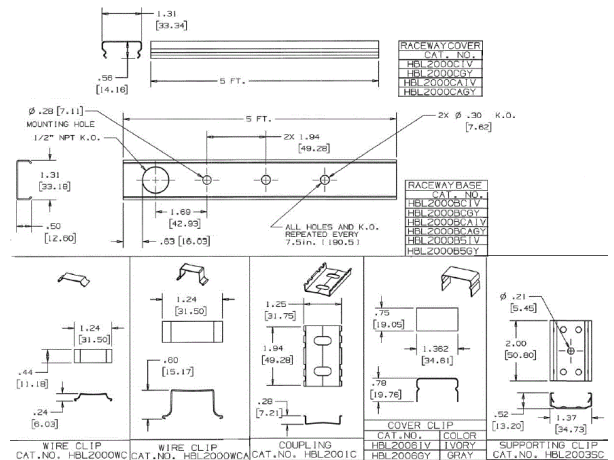

Hubbell Raceway
HBL2000 and HBL2000A Series
Wire Clip

Features

- Uses HBL 2000 Series raceway and fitting and accessories to customize the install
- Scratch resistant finish
- For use upto 600V AC

Ordering Information

Accessory Type	Color	UPC Number
Wire Clip	Galvanized Steel	783585214139

Listings

UL Standard UL 5
 E253976 /E253830 /E253833
 CSA Standard C22.2 no. 62

Specifications

Raceway Series	HBL2000 and HBL2000A Series
Material	Steel
Finish	Galvanized Steel

Related Products

Raceway Base and Cover (300V)	HBL2000BCIV
Raceway Base and Cover (600V)	HBL2000BCAIV
Raceway Base	HBL2000B5IV
Raceway Cover	HBL2000CIV

Online Resources

- Customer Sales Drawings
- eCatalog
- Installation Instructions

Dimensions in Inches (mm)

Hubbell Wiring Device-Kellems • Hubbell Incorporated (Delaware) • 40 Waterview Drive • Shelton, CT 06484

Phone (800) 288-6000 • Fax (800) 255-1031 • Specifications subject to change without notice.