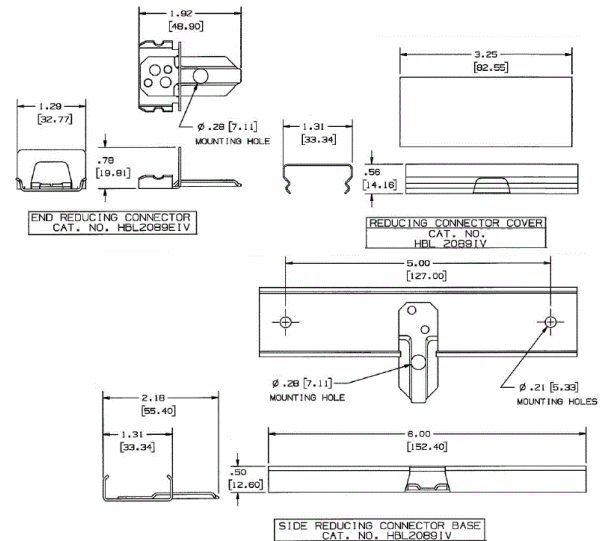

Ordering Information

Accessory Type	Color	UPC Number
Side Reducing Coupling	Ivory	783585214474

Listings

UL Standard UL 5
 E253976 /E253830 /E253833
 CSA Standard C22.2 no. 62

Specifications

Raceway Series	HBL2000 and HBL2000A Series
Material	Steel
Finish	Painted, Ivory

Related Products

Raceway Base and Cover (300V)	HBL2000BCIV
Raceway Base and Cover (600V)	HBL2000BCAIV
Raceway Base	HBL2000B5IV
Raceway Cover	HBL2000CIV

Online Resources

- Customer Sales Drawings
- eCatalog
- Installation Instructions

Dimensions in Inches (mm)

Hubbell Wiring Device-Kellems • Hubbell Incorporated (Delaware) • 40 Waterview Drive • Shelton, CT 06484

Phone (800) 288-6000 • Fax (800) 255-1031 • Specifications subject to change without notice.