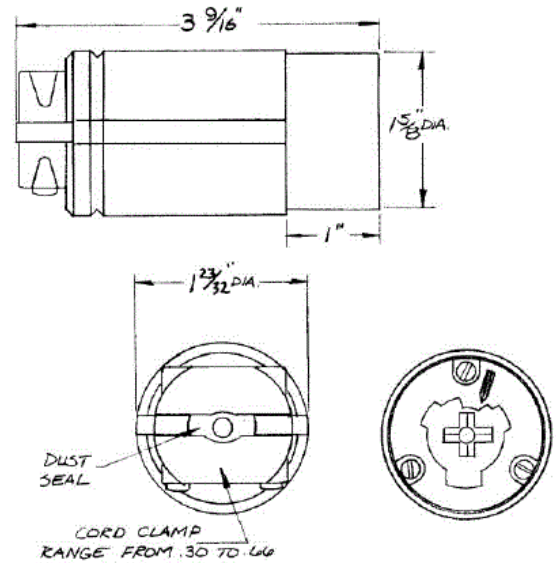

Locking Devices

Hubbelock

20A 125V, 2-Pole 3-Wire Female Connector Body

HUBBELL

Ordering Information

Color Black	UPC 783585015729	Catalog Number HBL23001HGB
-----------------------	----------------------------	--------------------------------------

Specifications

Current/Amperage	20 A
NEMA Rating	Non-NEMA

Online Resources

[Customer Sales Drawings](#)
[eCatalog](#)
[Installation Instructions](#)

Dimensions in Inches (mm)

Hubbell Wiring Device-Kellems • Hubbell Incorporated (Delaware) • 40 Waterview Drive • Shelton, CT 06484