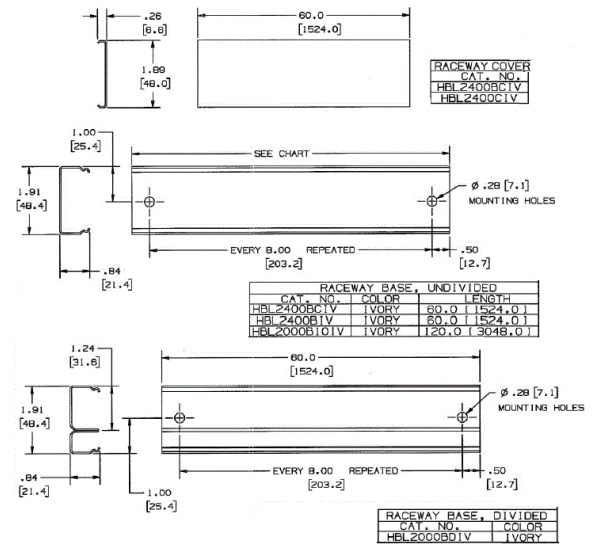

Metal Raceway

2400 Series

Base

HUBBELL

Features

- Rated for upto 600V AC
- Base, Base & Cover, and Cover only options
- Full line of fittings and accessories in the same color
- UL Listed

Ordering Information

Series	Color	UPC Number
HBL 2400	Ivory	783585341439

Listings

UL Standard UL 5
CSA Standard C22.2 no. 62
E253976 / E253830 / E253833

Specifications

Color/Finish	Ivory
Material	Steel
Length per Piece	10'
NEMA Type	NEMA 1
Channel Type	Single

Related Products

1 Gang Box	HBL24481VA
Blank End Fitting	HBL2410BIV
Cover Clip	HBL2406IV
Flat Elbow Bend Radius	HBL2411IV
Tee Fitting Bend Radius	HBL2415IV

Online Resources

Customer Sales Drawings
eCatalog
Installation Instructions

Dimensions in Inches (mm)

Hubbell Wiring Device-Kellems • Hubbell Incorporated (Delaware) • 40 Waterview Drive • Shelton, CT 06484

Phone (800) 288-6000 • Fax (800) 255-1031 • Specifications subject to change without notice.